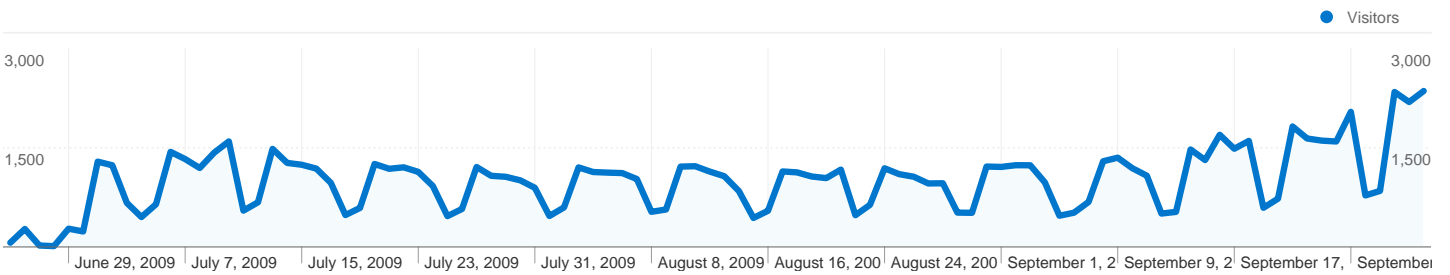

## Site Usage

111,496 Visits

61.06% Bounce Rate

232,180 Pageviews

00:01:57 Avg. Time on Site

2.08 Pages/Visit

40.97% % New Visits

## Visitors Overview

**Visitors**  
51,968

**51,968 people visited this site**

**111,496 Visits**

**51,968 Absolute Unique Visitors**

**232,180 Pageviews**

**2.08 Average Pageviews**

**00:01:57 Time on Site**

**61.06% Bounce Rate**

**40.97% New Visits**

## 111,496 visits came from 167 countries/territories

Site Usage

Country/Territory	Visits	Pages/Visit	Avg. Time on Site	% New Visits	Bounce Rate
United States	102,180	2.12	00:02:00	38.03%	59.88%
Canada	1,104	1.46	00:00:44	78.35%	79.44%
United Kingdom	913	1.37	00:00:41	84.34%	82.04%
China	673	2.24	00:02:56	40.12%	60.92%
Japan	517	2.05	00:01:46	55.13%	44.68%
India	486	1.49	00:01:09	87.45%	78.19%
South Korea	369	1.88	00:02:24	45.53%	63.96%
Australia	368	1.38	00:00:27	88.32%	85.05%
Germany	363	1.45	00:00:46	83.75%	76.03%