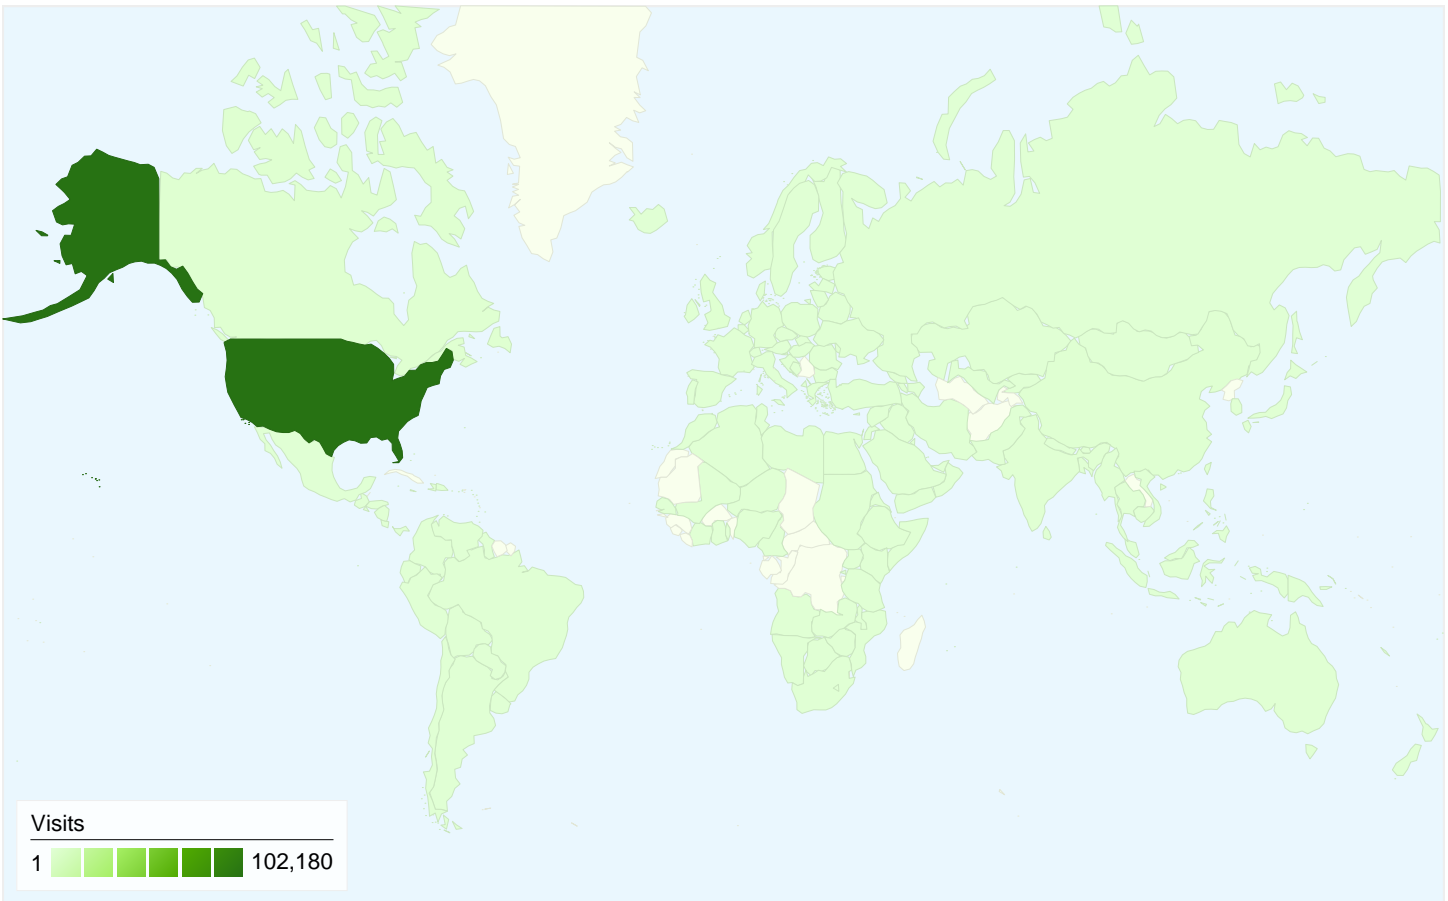

## Visitors Overview

**Visitors**  
51,968

**51,968 people visited this site**

**111,496 Visits**

**51,968 Absolute Unique Visitors**

**232,180 Pageviews**

**2.08 Average Pageviews**

**00:01:57 Time on Site**

**61.06% Bounce Rate**

**40.97% New Visits**

## All traffic sources sent a total of 111,496 visits

36.51% Direct Traffic

22.09% Referring Sites

41.40% Search Engines

- **Search Engines**  
46,163.00 (41.40%)
- **Direct Traffic**  
40,705.00 (36.51%)
- **Referring Sites**  
24,626.00 (22.09%)
- **Other**  
2 (> 0.00%)

## 111,496 visits came from 167 countries/territories

Site Usage

Country/Territory	Visits	Pages/Visit	Avg. Time on Site	% New Visits	Bounce Rate
United States	102,180	2.12	00:02:00	38.03%	59.88%
Canada	1,104	1.46	00:00:44	78.35%	79.44%
United Kingdom	913	1.37	00:00:41	84.34%	82.04%
China	673	2.24	00:02:56	40.12%	60.92%
Japan	517	2.05	00:01:46	55.13%	44.68%
India	486	1.49	00:01:09	87.45%	78.19%
South Korea	369	1.88	00:02:24	45.53%	63.96%
Australia	368	1.38	00:00:27	88.32%	85.05%
Germany	363	1.45	00:00:46	83.75%	76.03%