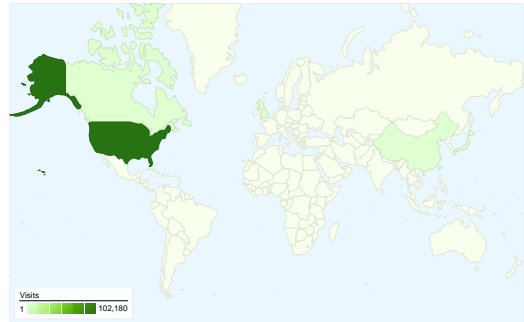

Map Overlay world

Traffic Sources Overview

- **Search Engines**
  46,163.00 (41.40%)
- **Direct Traffic**
  40,705.00 (36.51%)
- **Referring Sites**
  24,626.00 (22.09%)
- **Other**
  2 (> 0.00%)

Content Overview

Pages	Pageviews	% Pageviews
/itconnect/email/uwemail.html	56,987	24.54%
/itconnect/accounts/	22,157	9.54%
/itconnect/email/	12,168	5.24%
/itconnect/phones/cellular.html	9,532	4.11%
/itconnect/services.html	6,635	2.86%