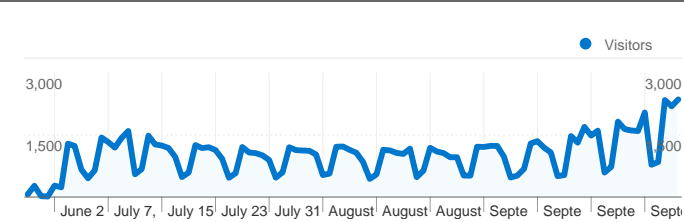

## Site Usage

111,496 Visits

61.06% Bounce Rate

232,180 Pageviews

00:01:57 Avg. Time on Site

2.08 Pages/Visit

40.97% % New Visits

## Visitors Overview

**Visitors**  
51,968

**51,968 people visited this site**

**111,496 Visits**

**51,968 Absolute Unique Visitors**

**232,180 Pageviews**

**2.08 Average Pageviews**

**00:01:57 Time on Site**

**61.06% Bounce Rate**

**40.97% New Visits**

## 111,496 visits came from 167 countries/territories

Site Usage

Country/Territory	Visits	Pages/Visit	Avg. Time on Site	% New Visits	Bounce Rate
United States	102,180	2.12	00:02:00	38.03%	59.88%
Canada	1,104	1.46	00:00:44	78.35%	79.44%
United Kingdom	913	1.37	00:00:41	84.34%	82.04%
China	673	2.24	00:02:56	40.12%	60.92%
Japan	517	2.05	00:01:46	55.13%	44.68%
India	486	1.49	00:01:09	87.45%	78.19%
South Korea	369	1.88	00:02:24	45.53%	63.96%
Australia	368	1.38	00:00:27	88.32%	85.05%
Germany	363	1.45	00:00:46	83.75%	76.03%