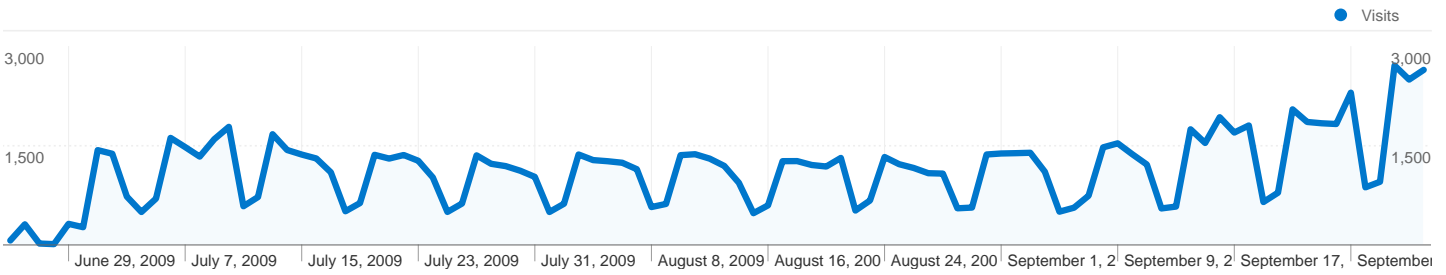

All traffic sources sent a total of 111,496 visits

36.51% Direct Traffic

22.09% Referring Sites

41.40% Search Engines

- **Search Engines**
  46,163.00 (41.40%)
- **Direct Traffic**
  40,705.00 (36.51%)
- **Referring Sites**
  24,626.00 (22.09%)
- **Other**
  2 (> 0.00%)

Top Traffic Sources

Sources	Visits	% visits	Keywords	Visits	% visits
google (organic)	42,475	38.10%	university of washington	3,650	7.91%
(direct) ((none))	40,705	36.51%	uw	1,712	3.71%
washington.edu (referral)	4,548	4.08%	uw email	1,455	3.15%
itconnect.washington.edu	2,026	1.82%	webpine	1,348	2.92%
depts.washington.edu (referral)	2,022	1.81%	myuw	952	2.06%